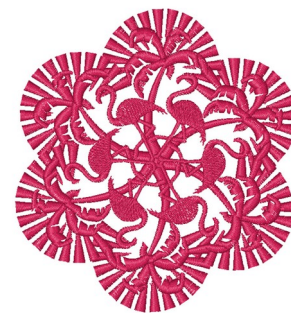

**Name:** Flamingo Mandala Machine Embroidery Design

**SKU:** WC01-WC1679

**Brand:** Willow Creations

**Unique Colors:** 13 (1 color Stops)

## Unique Colors

	<b>Color Name (Color Code)</b>	<b>Manufacturer - Type</b>
	Super White (1001) [No Color Selected]	madeira - rayon
	Dusty Lilac (1263) [No Color Selected]	madeira - rayon
	Crocus (286)	Exquisite - Polyester 1000m

# Complete Color Sequence

#		Color Name (Color Code)	Manufacturer - Type
1		Super White (1001) [No Color Selected]	madeira - rayon
2		Super White (1001) [No Color Selected]	madeira - rayon
3		Crocus (286)	Exquisite - Polyester 1000m