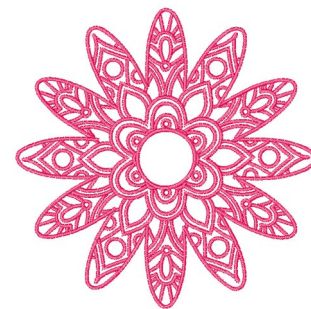

Name: Daisy Bloom Machine Embroidery Design

SKU: WC01-WC1669

Brand: Willow Creations

Unique Colors: 13 (1 color Stops)

Unique Colors

	Color Name (Color Code)	Manufacturer - Type
	Super White (1001) [No Color Selected]	madeira - rayon
	Dusty Lilac (1263) [No Color Selected]	madeira - rayon
	Crocus (286)	Exquisite - Polyester 1000m

Complete Color Sequence

#		Color Name (Color Code)	Manufacturer - Type
1		Super White (1001) [No Color Selected]	madeira - rayon
2		Super White (1001) [No Color Selected]	madeira - rayon
3		Crocus (286)	Exquisite - Polyester 1000m