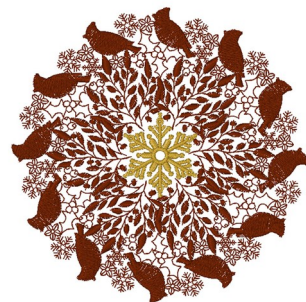

Name: Cardinal Mandala Machine Embroidery Design

SKU: WC01-WC1666

Brand: Willow Creations

Unique Colors: 13 (2 color Stops)

Unique Colors

	Color Name (Color Code)	Manufacturer - Type
	Super White (1001) [No Color Selected]	madeira - rayon
	Dusty Lilac (1263) [No Color Selected]	madeira - rayon
	Crocus (286)	Exquisite - Polyester 1000m

Complete Color Sequence

#		Color Name (Color Code)	Manufacturer - Type
1		Super White (1001) [No Color Selected]	madeira - rayon
2		Super White (1001) [No Color Selected]	madeira - rayon
3		Crocus (286)	Exquisite - Polyester 1000m