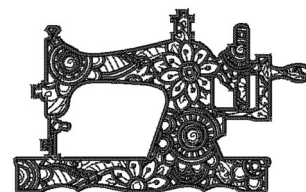

Name: Sewing Machine

SKU: WC01-WC1655

Brand: Willow Creations

Unique Colors: 13 (1 color Stops)

Unique Colors

	Color Name (Color Code)	Manufacturer - Type
	Super White (1001) [No Color Selected]	madeira - rayon
	Dusty Lilac (1263) [No Color Selected]	madeira - rayon
	Crocus (286)	Exquisite - Polyester 1000m