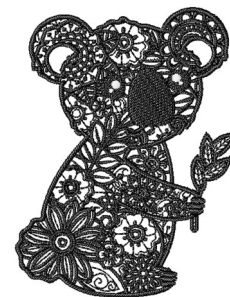

Name: Floral Koala Machine Embroidery Design

SKU: WC01-WC1640

Brand: Willow Creations

Unique Colors: 13 (2 color Stops)

Unique Colors

	Color Name (Color Code)	Manufacturer - Type
	Super White (1001) [No Color Selected]	madeira - rayon
	Dusty Lilac (1263) [No Color Selected]	madeira - rayon
	Crocus (286)	Exquisite - Polyester 1000m

Complete Color Sequence

#		Color Name (Color Code)	Manufacturer - Type
1		Super White (1001) [No Color Selected]	madeira - rayon
2		Super White (1001) [No Color Selected]	madeira - rayon
3		Crocus (286)	Exquisite - Polyester 1000m