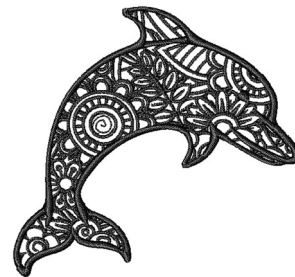

Name: Floral Dolphin

SKU: WC01-WC1623

Brand: Willow Creations

Unique Colors: 13 (1 color Stops)

Unique Colors

	Color Name (Color Code)	Manufacturer - Type
	Super White (1001) [No Color Selected]	madeira - rayon
	Dusty Lilac (1263) [No Color Selected]	madeira - rayon
	Crocus (286)	Exquisite - Polyester 1000m