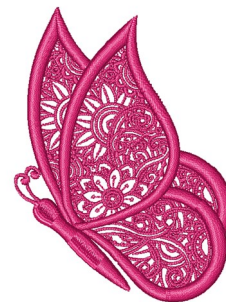

Name: Floral Butterfly

SKU: WC01-WC1613

Brand: Willow Creations

Unique Colors: 13 (1 color Stops)

Unique Colors

	Color Name (Color Code)	Manufacturer - Type
	Super White (1001) [No Color Selected]	madeira - rayon
	Dusty Lilac (1263) [No Color Selected]	madeira - rayon
	Crocus (286)	Exquisite - Polyester 1000m

Complete Color Sequence

#		Color Name (Color Code)	Manufacturer - Type
1		Super White (1001) [No Color Selected]	madeira - rayon
2		Super White (1001) [No Color Selected]	madeira - rayon
3		Crocus (286)	Exquisite - Polyester 1000m