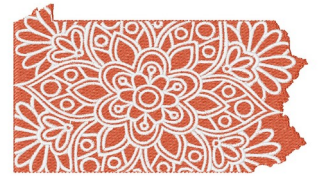

**Name:** Pennsylvania Mandala Machine  
Embroidery Design

**SKU:** WC01-WC1584

**Brand:** Willow Creations

**Unique Colors:** 13 (2 color Stops)

## Unique Colors

	<b>Color Name (Color Code)</b>	<b>Manufacturer - Type</b>
	Super White (1001) [No Color Selected]	madeira - rayon
	Dusty Lilac (1263) [No Color Selected]	madeira - rayon
	Crocus (286)	Exquisite - Polyester 1000m

# Complete Color Sequence

#		Color Name (Color Code)	Manufacturer - Type
1		Super White (1001) [No Color Selected]	madeira - rayon
2		Super White (1001) [No Color Selected]	madeira - rayon
3		Crocus (286)	Exquisite - Polyester 1000m