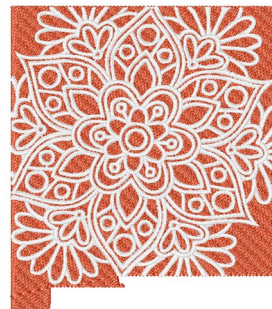

**Name:** New Mexico Mandala Machine  
Embroidery Design

**SKU:** WC01-WC1578

**Brand:** Willow Creations

**Unique Colors:** 13 (2 color Stops)

## Unique Colors

	<b>Color Name (Color Code)</b>	<b>Manufacturer - Type</b>
	Super White (1001) [No Color Selected]	madeira - rayon
	Dusty Lilac (1263) [No Color Selected]	madeira - rayon
	Crocus (286)	Exquisite - Polyester 1000m

# Complete Color Sequence

#		Color Name (Color Code)	Manufacturer - Type
1		Super White (1001) [No Color Selected]	madeira - rayon
2		Super White (1001) [No Color Selected]	madeira - rayon
3		Crocus (286)	Exquisite - Polyester 1000m