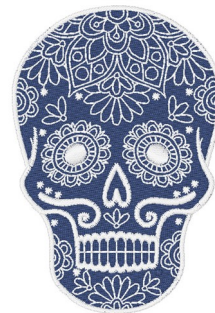

**Name:** Sugar Skull Machine Embroidery Design

**SKU:** WC01-WC1543

**Brand:** Willow Creations

**Unique Colors:** 13 (2 color Stops)

## Unique Colors

	<b>Color Name (Color Code)</b>	<b>Manufacturer - Type</b>
	Super White (1001) [No Color Selected]	madeira - rayon
	Dusty Lilac (1263) [No Color Selected]	madeira - rayon
	Crocus (286)	Exquisite - Polyester 1000m