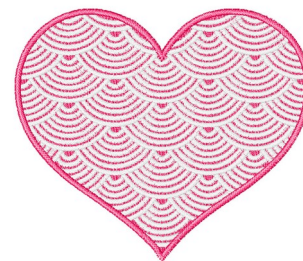

**Name:** Heart Waves Machine Embroidery Design

**SKU:** WC01-WC1528

**Brand:** Willow Creations

**Unique Colors:** 13 (3 color Stops)

## Unique Colors

	<b>Color Name (Color Code)</b>	<b>Manufacturer - Type</b>
	Super White (1001) [No Color Selected]	madeira - rayon
	Dusty Lilac (1263) [No Color Selected]	madeira - rayon
	Crocus (286)	Exquisite - Polyester 1000m