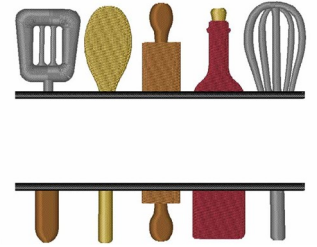

Name: Kitchen Sign

SKU: WC01-WC1401

Brand: Willow Creations

Unique Colors: 13 (6 color Stops)

Unique Colors

	Color Name (Color Code)	Manufacturer - Type
	Super White (1001) [No Color Selected]	madeira - rayon
	Dusty Lilac (1263) [No Color Selected]	madeira - rayon
	Crocus (286)	Exquisite - Polyester 1000m

Complete Color Sequence

#		Color Name (Color Code)	Manufacturer - Type
1		Super White (1001) [No Color Selected]	madeira - rayon
2		Super White (1001) [No Color Selected]	madeira - rayon
3		Crocus (286)	Exquisite - Polyester 1000m