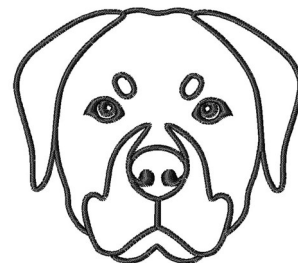

Name: Rottweiler Head Outline Machine
Embroidery Design

SKU: WC01-WC1288

Brand: Willow Creations

Unique Colors: 13 (1 color Stops)

Unique Colors

	Color Name (Color Code)	Manufacturer - Type
	Super White (1001) [No Color Selected]	madeira - rayon
	Dusty Lilac (1263) [No Color Selected]	madeira - rayon
	Crocus (286)	Exquisite - Polyester 1000m