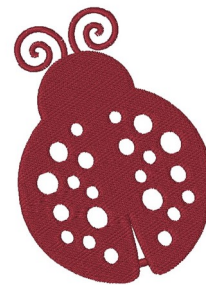

Name: Ladybug Silhouette Machine Embroidery Design

SKU: WC01-WC1258

Brand: Willow Creations

Unique Colors: 13 (1 color Stops)

Unique Colors

	Color Name (Color Code)	Manufacturer - Type
	Super White (1001) [No Color Selected]	madeira - rayon
	Dusty Lilac (1263) [No Color Selected]	madeira - rayon
	Crocus (286)	Exquisite - Polyester 1000m

Complete Color Sequence

#		Color Name (Color Code)	Manufacturer - Type
1		Super White (1001) [No Color Selected]	madeira - rayon
2		Super White (1001) [No Color Selected]	madeira - rayon
3		Crocus (286)	Exquisite - Polyester 1000m