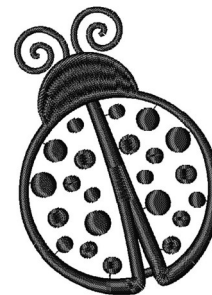

Name: Ladybug Outline Machine Embroidery Design

SKU: WC01-WC1257

Brand: Willow Creations

Unique Colors: 13 (1 color Stops)

Unique Colors

	Color Name (Color Code)	Manufacturer - Type
	Super White (1001) [No Color Selected]	madeira - rayon
	Dusty Lilac (1263) [No Color Selected]	madeira - rayon
	Crocus (286)	Exquisite - Polyester 1000m

Complete Color Sequence

#		Color Name (Color Code)	Manufacturer - Type
1		Super White (1001) [No Color Selected]	madeira - rayon
2		Super White (1001) [No Color Selected]	madeira - rayon
3		Crocus (286)	Exquisite - Polyester 1000m