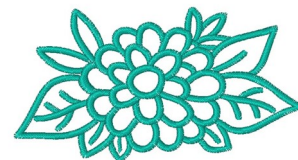

Name: Floral Outline Machine Embroidery Design

SKU: WC01-WC1242

Brand: Willow Creations

Unique Colors: 13 (1 color Stops)

Unique Colors

	Color Name (Color Code)	Manufacturer - Type
	Super White (1001) [No Color Selected]	madeira - rayon
	Dusty Lilac (1263) [No Color Selected]	madeira - rayon
	Crocus (286)	Exquisite - Polyester 1000m

Complete Color Sequence

#		Color Name (Color Code)	Manufacturer - Type
1		Super White (1001) [No Color Selected]	madeira - rayon
2		Super White (1001) [No Color Selected]	madeira - rayon
3		Crocus (286)	Exquisite - Polyester 1000m