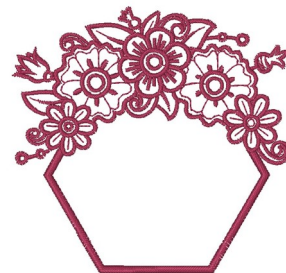

**Name:** Floral Outline Hexagon Frame Machine  
Embroidery Design

**SKU:** WC01-WC1238

**Brand:** Willow Creations

**Unique Colors:** 13 (1 color Stops)

## Unique Colors

	<b>Color Name (Color Code)</b>	<b>Manufacturer - Type</b>
	Super White (1001) [No Color Selected]	madeira - rayon
	Dusty Lilac (1263) [No Color Selected]	madeira - rayon
	Crocus (286)	Exquisite - Polyester 1000m

# Complete Color Sequence

#		Color Name (Color Code)	Manufacturer - Type
1		Super White (1001) [No Color Selected]	madeira - rayon
2		Super White (1001) [No Color Selected]	madeira - rayon
3		Crocus (286)	Exquisite - Polyester 1000m