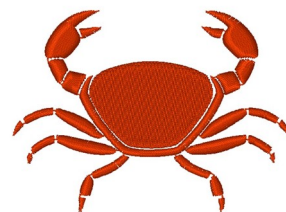

Name: Crab Machine Embroidery Design

SKU: WC01-WC1216

Brand: Willow Creations

Unique Colors: 13 (1 color Stops)

Unique Colors

	Color Name (Color Code)	Manufacturer - Type
	Super White (1001) [No Color Selected]	madeira - rayon
	Dusty Lilac (1263) [No Color Selected]	madeira - rayon
	Crocus (286)	Exquisite - Polyester 1000m

Complete Color Sequence

#		Color Name (Color Code)	Manufacturer - Type
1		Super White (1001) [No Color Selected]	madeira - rayon
2		Super White (1001) [No Color Selected]	madeira - rayon
3		Crocus (286)	Exquisite - Polyester 1000m