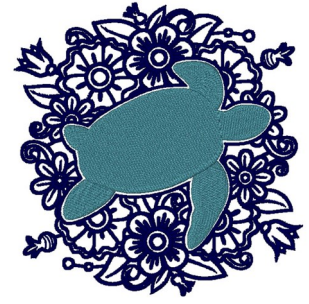

Name: Floral Turtle Mandala

SKU: WC01-WC1151

Brand: Willow Creations

Unique Colors: 13 (4 color Stops)

Unique Colors

	Color Name (Color Code)	Manufacturer - Type
	Super White (1001) [No Color Selected]	madeira - rayon
	Dusty Lilac (1263) [No Color Selected]	madeira - rayon
	Crocus (286)	Exquisite - Polyester 1000m