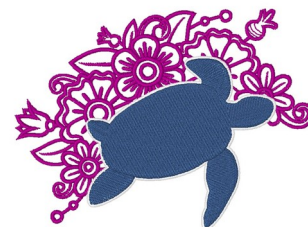

Name: Sea Turtle & Flowers

SKU: WC01-WC1150

Brand: Willow Creations

Unique Colors: 13 (3 color Stops)

Unique Colors

	Color Name (Color Code)	Manufacturer - Type
	Super White (1001) [No Color Selected]	madeira - rayon
	Dusty Lilac (1263) [No Color Selected]	madeira - rayon
	Crocus (286)	Exquisite - Polyester 1000m