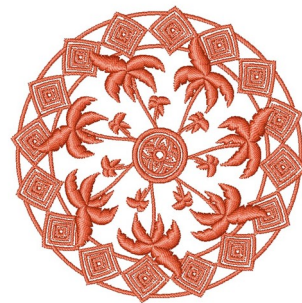

Name: Palm Tree Mandala Machine Embroidery Design

SKU: WC01-WC1119

Brand: Willow Creations

Unique Colors: 13 (1 color Stops)

Unique Colors

	Color Name (Color Code)	Manufacturer - Type
	Super White (1001) [No Color Selected]	madeira - rayon
	Dusty Lilac (1263) [No Color Selected]	madeira - rayon
	Crocus (286)	Exquisite - Polyester 1000m

Complete Color Sequence

#		Color Name (Color Code)	Manufacturer - Type
1		Super White (1001) [No Color Selected]	madeira - rayon
2		Super White (1001) [No Color Selected]	madeira - rayon
3		Crocus (286)	Exquisite - Polyester 1000m