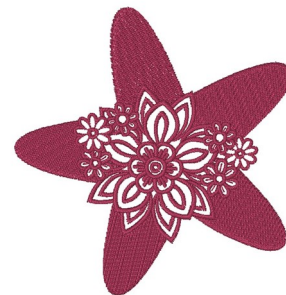

Name: Floral Starfish Silhouette Machine
Embroidery Design

SKU: WC01-WC1109

Brand: Willow Creations

Unique Colors: 13 (1 color Stops)

Unique Colors

	Color Name (Color Code)	Manufacturer - Type
	Super White (1001) [No Color Selected]	madeira - rayon
	Dusty Lilac (1263) [No Color Selected]	madeira - rayon
	Crocus (286)	Exquisite - Polyester 1000m

Complete Color Sequence

#		Color Name (Color Code)	Manufacturer - Type
1		Super White (1001) [No Color Selected]	madeira - rayon
2		Super White (1001) [No Color Selected]	madeira - rayon
3		Crocus (286)	Exquisite - Polyester 1000m