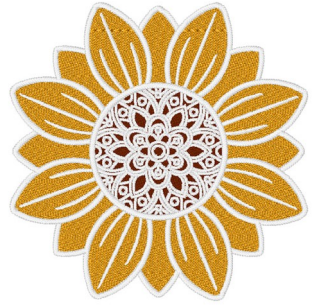

Name: Sunflower With Decorative Center

SKU: WC01-WC1052

Brand: Willow Creations

Unique Colors: 13 (4 color Stops)

Unique Colors

	Color Name (Color Code)	Manufacturer - Type
	Super White (1001) [No Color Selected]	madeira - rayon
	Dusty Lilac (1263) [No Color Selected]	madeira - rayon
	Crocus (286)	Exquisite - Polyester 1000m

Complete Color Sequence

#		Color Name (Color Code)	Manufacturer - Type
1		Super White (1001) [No Color Selected]	madeira - rayon
2		Super White (1001) [No Color Selected]	madeira - rayon
3		Crocus (286)	Exquisite - Polyester 1000m