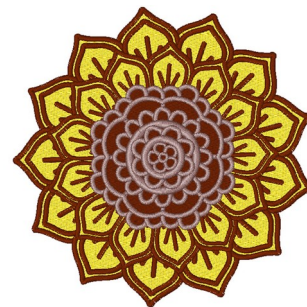

Name: Layered Sunflower

SKU: WC01-WC1047

Brand: Willow Creations

Unique Colors: 13 (3 color Stops)

Unique Colors

	Color Name (Color Code)	Manufacturer - Type
	Super White (1001) [No Color Selected]	madeira - rayon
	Dusty Lilac (1263) [No Color Selected]	madeira - rayon
	Crocus (286)	Exquisite - Polyester 1000m

Complete Color Sequence

#		Color Name (Color Code)	Manufacturer - Type
1		Super White (1001) [No Color Selected]	madeira - rayon
2		Super White (1001) [No Color Selected]	madeira - rayon
3		Crocus (286)	Exquisite - Polyester 1000m