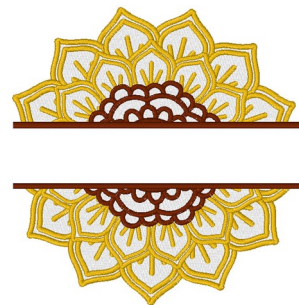

Name: Outline Sunflower Name Drop

SKU: WC01-WC1045

Brand: Willow Creations

Unique Colors: 13 (6 color Stops)

Unique Colors

	Color Name (Color Code)	Manufacturer - Type
	Super White (1001) [No Color Selected]	madeira - rayon
	Dusty Lilac (1263) [No Color Selected]	madeira - rayon
	Crocus (286)	Exquisite - Polyester 1000m

Complete Color Sequence

#		Color Name (Color Code)	Manufacturer - Type
1		Super White (1001) [No Color Selected]	madeira - rayon
2		Super White (1001) [No Color Selected]	madeira - rayon
3		Crocus (286)	Exquisite - Polyester 1000m