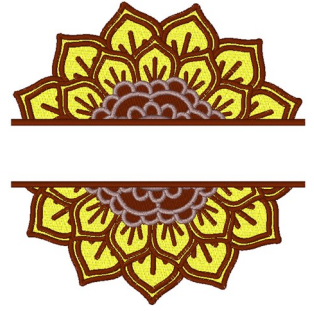

**Name:** Layered Sunflower Name Drop

**SKU:** WC01-WC1044

**Brand:** Willow Creations

**Unique Colors:** 13 (8 color Stops)

## Unique Colors

	Color Name (Color Code)	Manufacturer - Type
	Super White (1001) [No Color Selected]	madeira - rayon
	Dusty Lilac (1263) [No Color Selected]	madeira - rayon
	Crocus (286)	Exquisite - Polyester 1000m

# Complete Color Sequence

#		Color Name (Color Code)	Manufacturer - Type
1		Super White (1001) [No Color Selected]	madeira - rayon
2		Super White (1001) [No Color Selected]	madeira - rayon
3		Crocus (286)	Exquisite - Polyester 1000m