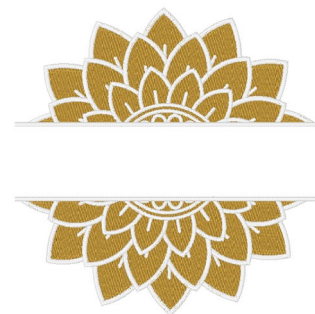

Name: Solid Sunflower Name Drop

SKU: WC01-WC1042

Brand: Willow Creations

Unique Colors: 13 (4 color Stops)

Unique Colors

	Color Name (Color Code)	Manufacturer - Type
	Super White (1001) [No Color Selected]	madeira - rayon
	Dusty Lilac (1263) [No Color Selected]	madeira - rayon
	Crocus (286)	Exquisite - Polyester 1000m

Complete Color Sequence

#		Color Name (Color Code)	Manufacturer - Type
1		Super White (1001) [No Color Selected]	madeira - rayon
2		Super White (1001) [No Color Selected]	madeira - rayon
3		Crocus (286)	Exquisite - Polyester 1000m