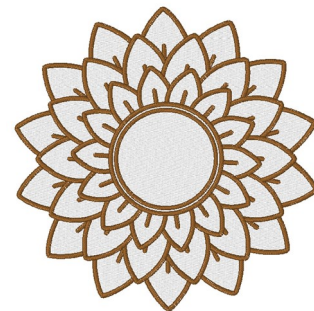

**Name:** Sunflower Outline Monogram

**SKU:** WC01-WC1038

**Brand:** Willow Creations

**Unique Colors:** 13 (2 color Stops)

## Unique Colors

	Color Name (Color Code)	Manufacturer - Type
	Super White (1001) [No Color Selected]	madeira - rayon
	Dusty Lilac (1263) [No Color Selected]	madeira - rayon
	Crocus (286)	Exquisite - Polyester 1000m