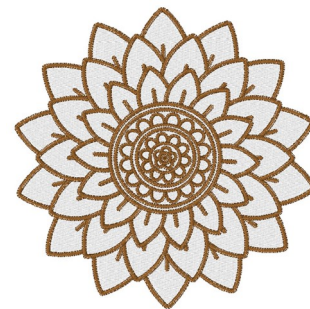

**Name:** Sunflower

**SKU:** WC01-WC1037

**Brand:** Willow Creations

**Unique Colors:** 13 (2 color Stops)

## Unique Colors

	<b>Color Name (Color Code)</b>	<b>Manufacturer - Type</b>
	Super White (1001) [No Color Selected]	madeira - rayon
	Dusty Lilac (1263) [No Color Selected]	madeira - rayon
	Crocus (286)	Exquisite - Polyester 1000m