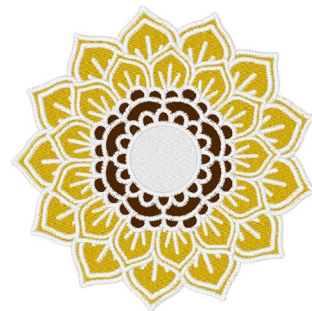

Name: Sunflower Monogram Frame

SKU: WC01-WC1033

Brand: Willow Creations

Unique Colors: 13 (4 color Stops)

Unique Colors

	Color Name (Color Code)	Manufacturer - Type
	Super White (1001) [No Color Selected]	madeira - rayon
	Dusty Lilac (1263) [No Color Selected]	madeira - rayon
	Crocus (286)	Exquisite - Polyester 1000m

Complete Color Sequence

#		Color Name (Color Code)	Manufacturer - Type
1		Super White (1001) [No Color Selected]	madeira - rayon
2		Super White (1001) [No Color Selected]	madeira - rayon
3		Crocus (286)	Exquisite - Polyester 1000m