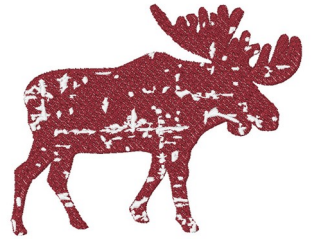

Name: Distressed Moose

SKU: WC01-WC1010

Brand: Willow Creations

Unique Colors: 13 (2 color Stops)

Unique Colors

	Color Name (Color Code)	Manufacturer - Type
	Super White (1001) [No Color Selected]	madeira - rayon
	Dusty Lilac (1263) [No Color Selected]	madeira - rayon
	Crocus (286)	Exquisite - Polyester 1000m