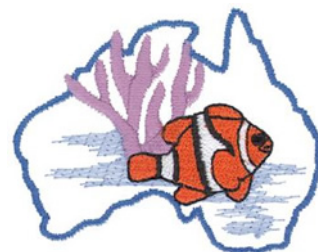

Name: Australia & Clown Fish Machine
Embroidery Design

SKU: DC01-WC0202

Brand: Dakota Collectibles

Unique Colors: 13 (6 color Stops)

Unique Colors

	Color Name (Color Code)	Manufacturer - Type
	Super White (1001) [No Color Selected]	madeira - rayon
	Dusty Lilac (1263) [No Color Selected]	madeira - rayon
	Crocus (286)	Exquisite - Polyester 1000m