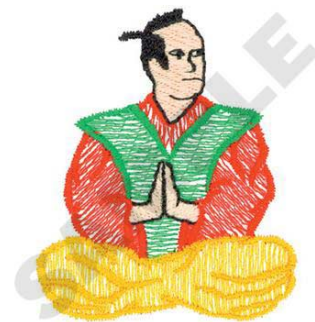

Name: Samurai Machine Embroidery Design

SKU: DC01-WC0007

Brand: Dakota Collectibles

Unique Colors: 13 (5 color Stops)

Unique Colors

	Color Name (Color Code)	Manufacturer - Type
	Super White (1001) [No Color Selected]	madeira - rayon
	Dusty Lilac (1263) [No Color Selected]	madeira - rayon
	Crocus (286)	Exquisite - Polyester 1000m