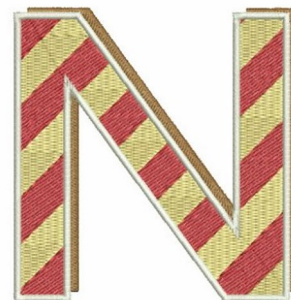

Name: Christmas Alphabet Letter N Machine Embroidery Design

SKU: WBE01-WBE2600_014

Brand: Wind Bell Embroidery

Unique Colors: 13 (4 color Stops)

Unique Colors

	Color Name (Color Code)	Manufacturer - Type
	Super White (1001) [No Color Selected]	madeira - rayon
	Dusty Lilac (1263) [No Color Selected]	madeira - rayon
	Crocus (286)	Exquisite - Polyester 1000m

Complete Color Sequence

#		Color Name (Color Code)	Manufacturer - Type
1		Super White (1001) [No Color Selected]	madeira - rayon
2		Super White (1001) [No Color Selected]	madeira - rayon
3		Crocus (286)	Exquisite - Polyester 1000m