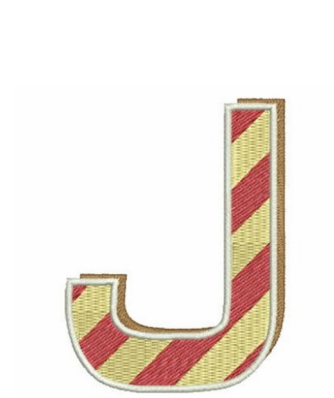

**Name:** Christmas Alphabet Letter J Machine Embroidery Design

**SKU:** WBE01-WBE2600\_010

**Brand:** Wind Bell Embroidery

**Unique Colors:** 13 (4 color Stops)

## Unique Colors

	<b>Color Name (Color Code)</b>	<b>Manufacturer - Type</b>
	Super White (1001) [No Color Selected]	madeira - rayon
	Dusty Lilac (1263) [No Color Selected]	madeira - rayon
	Crocus (286)	Exquisite - Polyester 1000m

# Complete Color Sequence

#		Color Name (Color Code)	Manufacturer - Type
1		Super White (1001) [No Color Selected]	madeira - rayon
2		Super White (1001) [No Color Selected]	madeira - rayon
3		Crocus (286)	Exquisite - Polyester 1000m