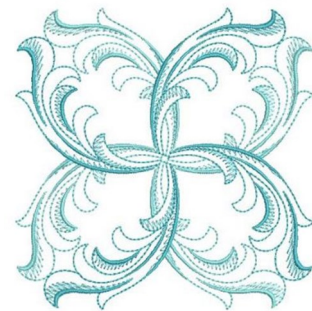

Name: Baroque Quilt Block Machine Embroidery Design

SKU: WBE01-WBE2562_001

Brand: Wind Bell Embroidery

Unique Colors: 13 (2 color Stops)

Unique Colors

	Color Name (Color Code)	Manufacturer - Type
	Super White (1001) [No Color Selected]	madeira - rayon
	Dusty Lilac (1263) [No Color Selected]	madeira - rayon
	Crocus (286)	Exquisite - Polyester 1000m

Complete Color Sequence

#		Color Name (Color Code)	Manufacturer - Type
1		Super White (1001) [No Color Selected]	madeira - rayon
2		Super White (1001) [No Color Selected]	madeira - rayon
3		Crocus (286)	Exquisite - Polyester 1000m