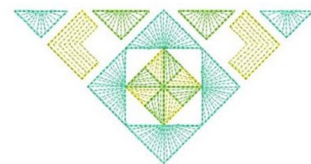

**Name:** Fancy Geometric Corner Machine  
Embroidery Design

**SKU:** WBE01-WBE2554\_003

**Brand:** Wind Bell Embroidery

**Unique Colors:** 13 (3 color Stops)

# Complete Color Sequence

#		Color Name (Color Code)	Manufacturer - Type
1		Super White (1001) [No Color Selected]	madeira - rayon
2		Super White (1001) [No Color Selected]	madeira - rayon
3		Crocus (286)	Exquisite - Polyester 1000m