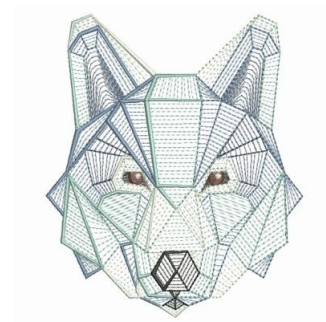

Name: Origami Wolf Head Machine Embroidery Design

SKU: WBE01-WBE2370_001

Brand: Wind Bell Embroidery

Unique Colors: 13 (12 color Stops)

Unique Colors

	Color Name (Color Code)	Manufacturer - Type
	Super White (1001) [No Color Selected]	madeira - rayon
	Dusty Lilac (1263) [No Color Selected]	madeira - rayon
	Crocus (286)	Exquisite - Polyester 1000m

Complete Color Sequence

#		Color Name (Color Code)	Manufacturer - Type
1		Super White (1001) [No Color Selected]	madeira - rayon
2		Super White (1001) [No Color Selected]	madeira - rayon
3		Crocus (286)	Exquisite - Polyester 1000m