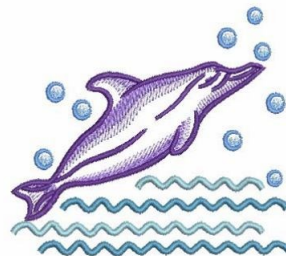

Name: Sketched Dolphin Machine Embroidery Design

SKU: WBE01-WBE2342_012

Brand: Wind Bell Embroidery

Unique Colors: 13 (8 color Stops)

Unique Colors

	Color Name (Color Code)	Manufacturer - Type
	Super White (1001) [No Color Selected]	madeira - rayon
	Dusty Lilac (1263) [No Color Selected]	madeira - rayon
	Crocus (286)	Exquisite - Polyester 1000m