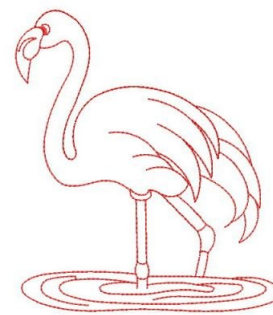

Name: Redwork Flamingo Outline Machine
Embroidery Design

SKU: WBE01-WBE2218_009

Brand: Wind Bell Embroidery

Unique Colors: 13 (1 color Stops)

Unique Colors

	Color Name (Color Code)	Manufacturer - Type
	Super White (1001) [No Color Selected]	madeira - rayon
	Dusty Lilac (1263) [No Color Selected]	madeira - rayon
	Crocus (286)	Exquisite - Polyester 1000m