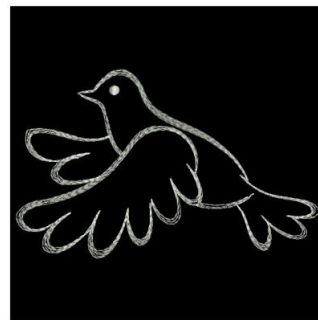

**Name:** Flying Dove Outline Machine Embroidery Design

**SKU:** WBE01-WBE2217\_008

**Brand:** Wind Bell Embroidery

**Unique Colors:** 13 (1 color Stops)

## Unique Colors

	<b>Color Name (Color Code)</b>	<b>Manufacturer - Type</b>
	Super White (1001) [No Color Selected]	madeira - rayon
	Dusty Lilac (1263) [No Color Selected]	madeira - rayon
	Crocus (286)	Exquisite - Polyester 1000m