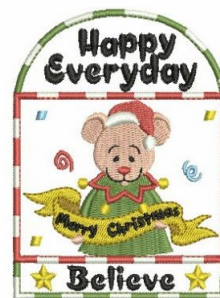

Name: Happy Everyday Machine Embroidery Design

SKU: WBE01-WBE2066_001

Brand: Wind Bell Embroidery

Unique Colors: 13 (12 color Stops)

Unique Colors

	Color Name (Color Code)	Manufacturer - Type
	Super White (1001) [No Color Selected]	madeira - rayon
	Dusty Lilac (1263) [No Color Selected]	madeira - rayon
	Crocus (286)	Exquisite - Polyester 1000m