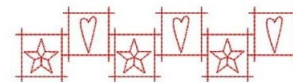

Name: Folk Art Block Border Machine
Embroidery Design

SKU: WBE01-WBE2033_009

Brand: Wind Bell Embroidery

Unique Colors: 13 (1 color Stops)

Unique Colors

	Color Name (Color Code)	Manufacturer - Type
	Super White (1001) [No Color Selected]	madeira - rayon
	Dusty Lilac (1263) [No Color Selected]	madeira - rayon
	Crocus (286)	Exquisite - Polyester 1000m

Complete Color Sequence

#		Color Name (Color Code)	Manufacturer - Type
1		Super White (1001) [No Color Selected]	madeira - rayon
2		Super White (1001) [No Color Selected]	madeira - rayon
3		Crocus (286)	Exquisite - Polyester 1000m