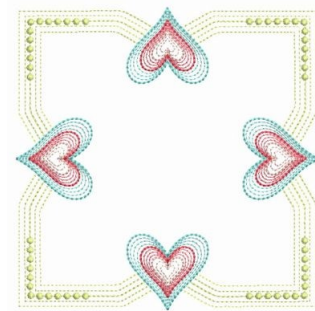

Name: Heart Frame Machine Embroidery Design

SKU: WBE01-WBE1977_010

Brand: Wind Bell Embroidery

Unique Colors: 13 (4 color Stops)

Unique Colors

	Color Name (Color Code)	Manufacturer - Type
	Super White (1001) [No Color Selected]	madeira - rayon
	Dusty Lilac (1263) [No Color Selected]	madeira - rayon
	Crocus (286)	Exquisite - Polyester 1000m

Complete Color Sequence

#		Color Name (Color Code)	Manufacturer - Type
1		Super White (1001) [No Color Selected]	madeira - rayon
2		Super White (1001) [No Color Selected]	madeira - rayon
3		Crocus (286)	Exquisite - Polyester 1000m