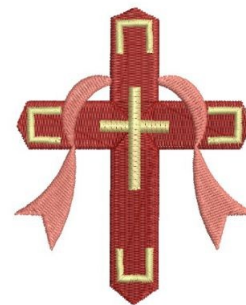

Name: Jesus Cross Machine Embroidery Design

SKU: WBE01-WBE1885_004

Brand: Wind Bell Embroidery

Unique Colors: 13 (3 color Stops)

Unique Colors

	Color Name (Color Code)	Manufacturer - Type
	Super White (1001) [No Color Selected]	madeira - rayon
	Dusty Lilac (1263) [No Color Selected]	madeira - rayon
	Crocus (286)	Exquisite - Polyester 1000m

Complete Color Sequence

#		Color Name (Color Code)	Manufacturer - Type
1		Super White (1001) [No Color Selected]	madeira - rayon
2		Super White (1001) [No Color Selected]	madeira - rayon
3		Crocus (286)	Exquisite - Polyester 1000m