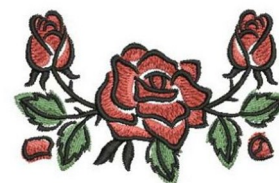

Name: Border Roses Machine Embroidery Design

SKU: WBE01-WBE1500_004

Brand: Wind Bell Embroidery

Unique Colors: 13 (5 color Stops)

Unique Colors

	Color Name (Color Code)	Manufacturer - Type
	Super White (1001) [No Color Selected]	madeira - rayon
	Dusty Lilac (1263) [No Color Selected]	madeira - rayon
	Crocus (286)	Exquisite - Polyester 1000m