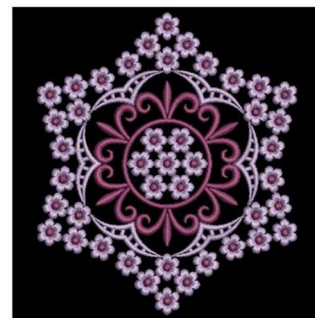

Name: Flower Quilt Machine Embroidery Design

SKU: WBE01-WBE1394_001

Brand: Wind Bell Embroidery

Unique Colors: 13 (2 color Stops)

Unique Colors

	Color Name (Color Code)	Manufacturer - Type
	Super White (1001) [No Color Selected]	madeira - rayon
	Dusty Lilac (1263) [No Color Selected]	madeira - rayon
	Crocus (286)	Exquisite - Polyester 1000m

Complete Color Sequence

#		Color Name (Color Code)	Manufacturer - Type
1		Super White (1001) [No Color Selected]	madeira - rayon
2		Super White (1001) [No Color Selected]	madeira - rayon
3		Crocus (286)	Exquisite - Polyester 1000m