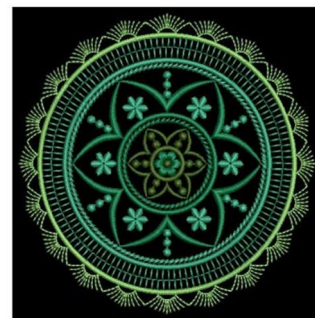

Name: Fancy Circle Machine Embroidery Design

SKU: WBE01-WBE1370_009

Brand: Wind Bell Embroidery

Unique Colors: 13 (4 color Stops)

Unique Colors

	Color Name (Color Code)	Manufacturer - Type
	Super White (1001) [No Color Selected]	madeira - rayon
	Dusty Lilac (1263) [No Color Selected]	madeira - rayon
	Crocus (286)	Exquisite - Polyester 1000m

Complete Color Sequence

#		Color Name (Color Code)	Manufacturer - Type
1		Super White (1001) [No Color Selected]	madeira - rayon
2		Super White (1001) [No Color Selected]	madeira - rayon
3		Crocus (286)	Exquisite - Polyester 1000m