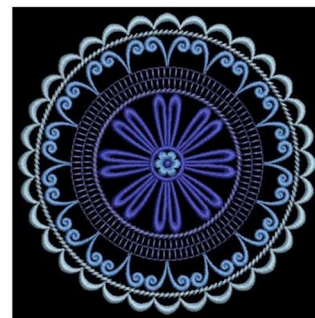

Name: Fancy Circle Machine Embroidery Design

SKU: WBE01-WBE1370_008

Brand: Wind Bell Embroidery

Unique Colors: 13 (4 color Stops)

Unique Colors

	Color Name (Color Code)	Manufacturer - Type
	Super White (1001) [No Color Selected]	madeira - rayon
	Dusty Lilac (1263) [No Color Selected]	madeira - rayon
	Crocus (286)	Exquisite - Polyester 1000m

Complete Color Sequence

#		Color Name (Color Code)	Manufacturer - Type
1		Super White (1001) [No Color Selected]	madeira - rayon
2		Super White (1001) [No Color Selected]	madeira - rayon
3		Crocus (286)	Exquisite - Polyester 1000m