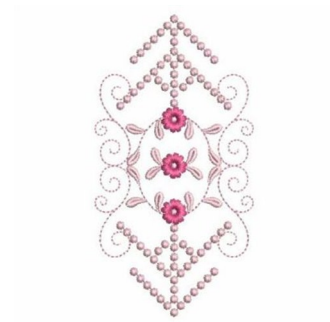

**Name:** Border Quilt Machine Embroidery Design

**SKU:** WBE01-WBE1355\_010

**Brand:** Wind Bell Embroidery

**Unique Colors:** 13 (2 color Stops)

## Unique Colors

	<b>Color Name (Color Code)</b>	<b>Manufacturer - Type</b>
	Super White (1001) [No Color Selected]	madeira - rayon
	Dusty Lilac (1263) [No Color Selected]	madeira - rayon
	Crocus (286)	Exquisite - Polyester 1000m

# Complete Color Sequence

#		Color Name (Color Code)	Manufacturer - Type
1		Super White (1001) [No Color Selected]	madeira - rayon
2		Super White (1001) [No Color Selected]	madeira - rayon
3		Crocus (286)	Exquisite - Polyester 1000m